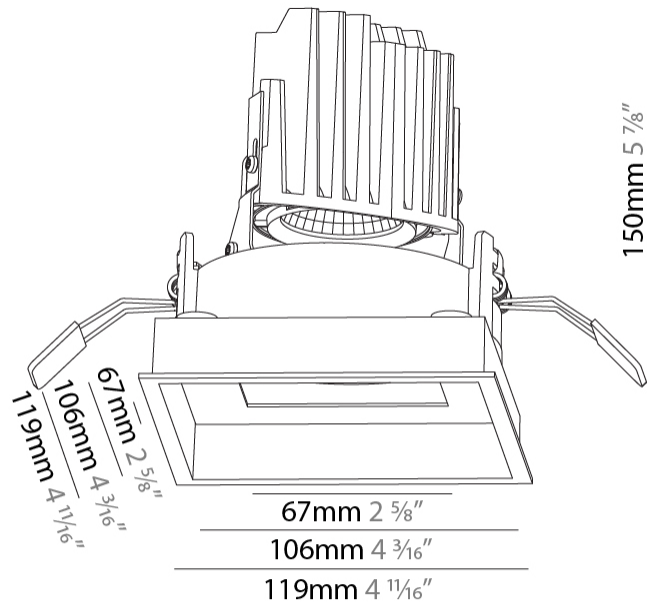

GENERAL

Series: Bioniq
 Subseries: Bioniq Square Deep Comfort
 Brand: Prolicht
 Division: Architectural
 Mounting Type: Recessed
 Mounting Location: Ceiling
 Subcategory: Downlight

PHYSICAL

Shape: Square
 Length (mm): 119
 Length (in): 4 11/16
 Width (mm): 119
 Width (in): 4 11/16
 Depth (mm): 150
 Depth (in): 5 7/8
 Ceiling Thickness (mm): 10 / 12.5 / 15
 Ceiling Thickness (in): 3/8 or 1/2 or 9/16
 Min. Recessing Depth (mm): 170
 Min. Recessing Depth (in): 6 11/16
 Light Distribution: Downlight
 Weight (kg): 0.69
 Weight (lbs): 1.5
 Fixture Finish: SSR / BKV / CWI / CRY / HAB / UFT / ITA / RUA / FTG / MYG / LOD / PUS / FRO / FUP / KIA / POP / BLS / SPG / MEY / GOH / GUM / CHC / COM / ABZ / JAG / OBR / MOS / ROR
 Fixture Material: Aluminum Die Cast
 Cut-out Measurements: 114mm / 4 1/2" x 114mm / 4 1/2"

OPTICAL

Reflector: 20 / 40 / 60

RATINGS AND CERTIFICATIONS

Certified By: Certified for North American Standards
 IP rating: IP20

114 x 114mm
4 1/2" x 4 1/2"

170mm
6 1/4"

10 | 15mm
3/8" | 5/16"

BIONIQ SQUARE DEEP COMFORT RECESSED

GENERAL

Series: Bioniq
Subseries: Bioniq Square Deep Comfort
Brand: Prolicht
Division: Architectural
Mounting Type: Recessed
Mounting Location: Ceiling
Subcategory: Downlight

PHYSICAL

Shape: Square
Length (mm): 119
Length (in): 4 ¹¹ / ₁₆
Width (mm): 119
Width (in): 4 ¹¹ / ₁₆
Depth (mm): 150
Depth (in): 5 ⁷ / ₈
Ceiling Thickness (mm): 10 / 12.5 / 15
Ceiling Thickness (in): 3/8 or 1/2 or 9/16
Min. Recessing Depth (mm): 170
Min. Recessing Depth (in): 6 ¹¹ / ₁₆
Light Distribution: Downlight
Weight (kg): 0.656
Weight (lbs): 1.45
Fixture Finish: SSR / BKV / CWI / CRY / HAB / UFT / ITA / RUA / FTG / MYG / LOD / PUS / FRO / FUP / KIA / POP / BLS / SPG / MEY / GOH / GUM / CHC / COM / ABZ / JAG / OBR / MOS / ROR
Fixture Material: Aluminum Die Cast
Cut-out Measurements: 114mm / 4 1/2" x 114mm / 4 1/2"